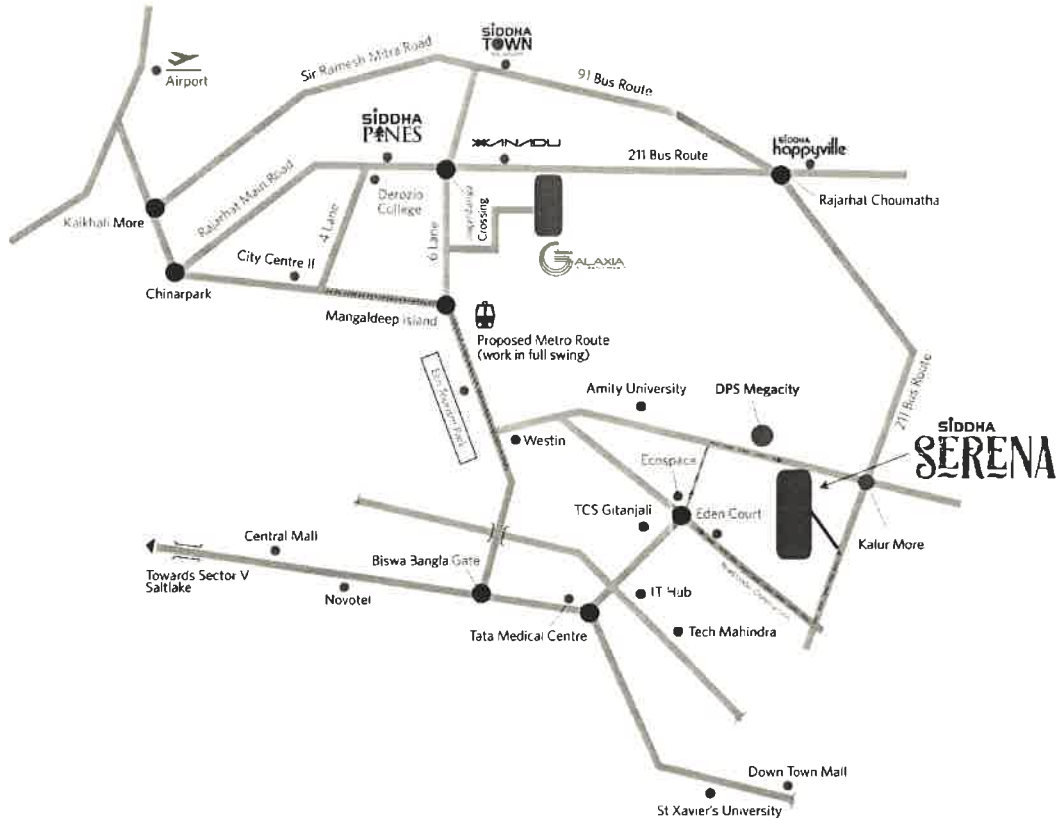

TO WHOM IT MAY CONCERN

Location plan of proposed project “Siddha Serena Phase - I” situated at Village - Kalikapur, Post Office – Kashinathpur, Police Station – Rajarhat, Rajarhat North 24 Parganas Pin: 700135, is shown below:

Latitude: 22°35'3.02"N
Longitude: 88°30'17.48"E

For M/s Siddha Real Estate Development Private Limited

Siddha Real Estate Development Private Limited

Sanjay Kumar Bothra

Director/ Authorised Signatory

Sanjay Kumar Bothra